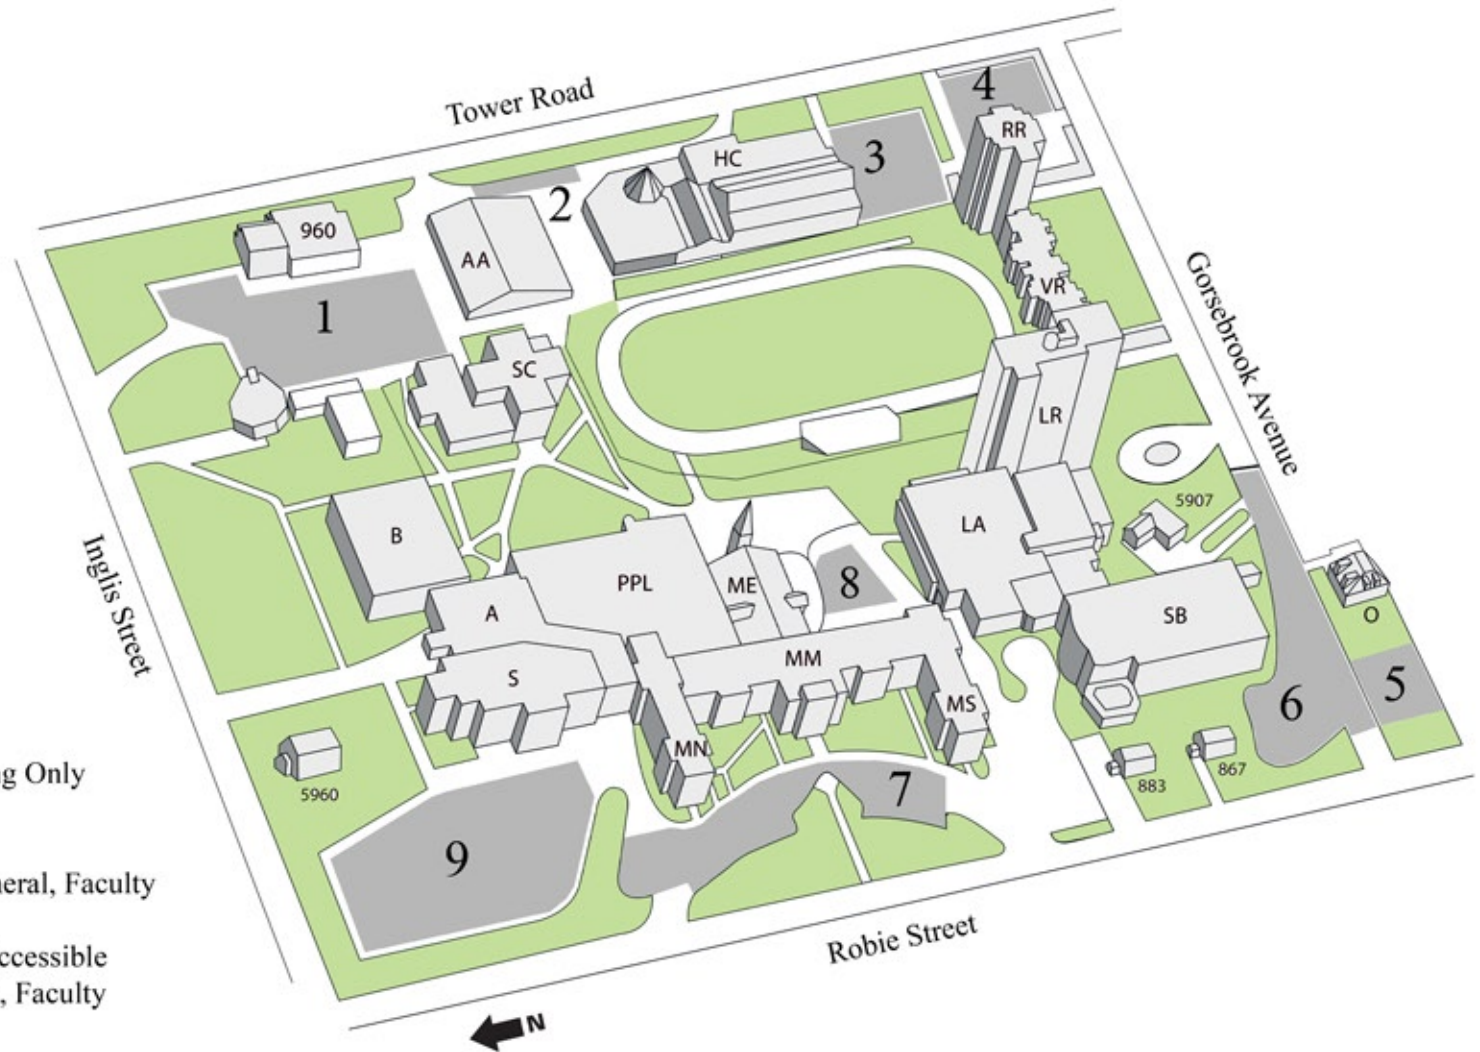

CAMPUS MAP

Parking

1. Arena - General, Meters
2. Tower Rd - Meters
3. Homburg Members Parking Only
4. Rice - General, Meters
5. Oaks - General
6. Sobey / Gorsebrook - General, Faculty
7. McNally Main - Faculty
8. McNally East - Meters, Accessible
9. Science - General, Meters, Faculty

A	Atrium	ME	McNally East	PPL	Patrick Power Library	883	883 Robie St
AA	Alumni Arena	MM	McNally Main	RR	Rice Residence	867	867 Robie St
B	Burke Building	MN	McNally North	S	Science Building	960	TESL / BDC
HC	Homburg Centre for Health and Wellness	MS	McNally South	SB	Sobey Building	5907	5907 Gorsebrook Ave
LA	Loyola Academic Complex	O	The Oaks	SC	O'Donnell Hennessey Student Centre	5960	Gorsebrook Research Institute
LR	Loyola Residence	P	Parking	VR	Vanier Residence		