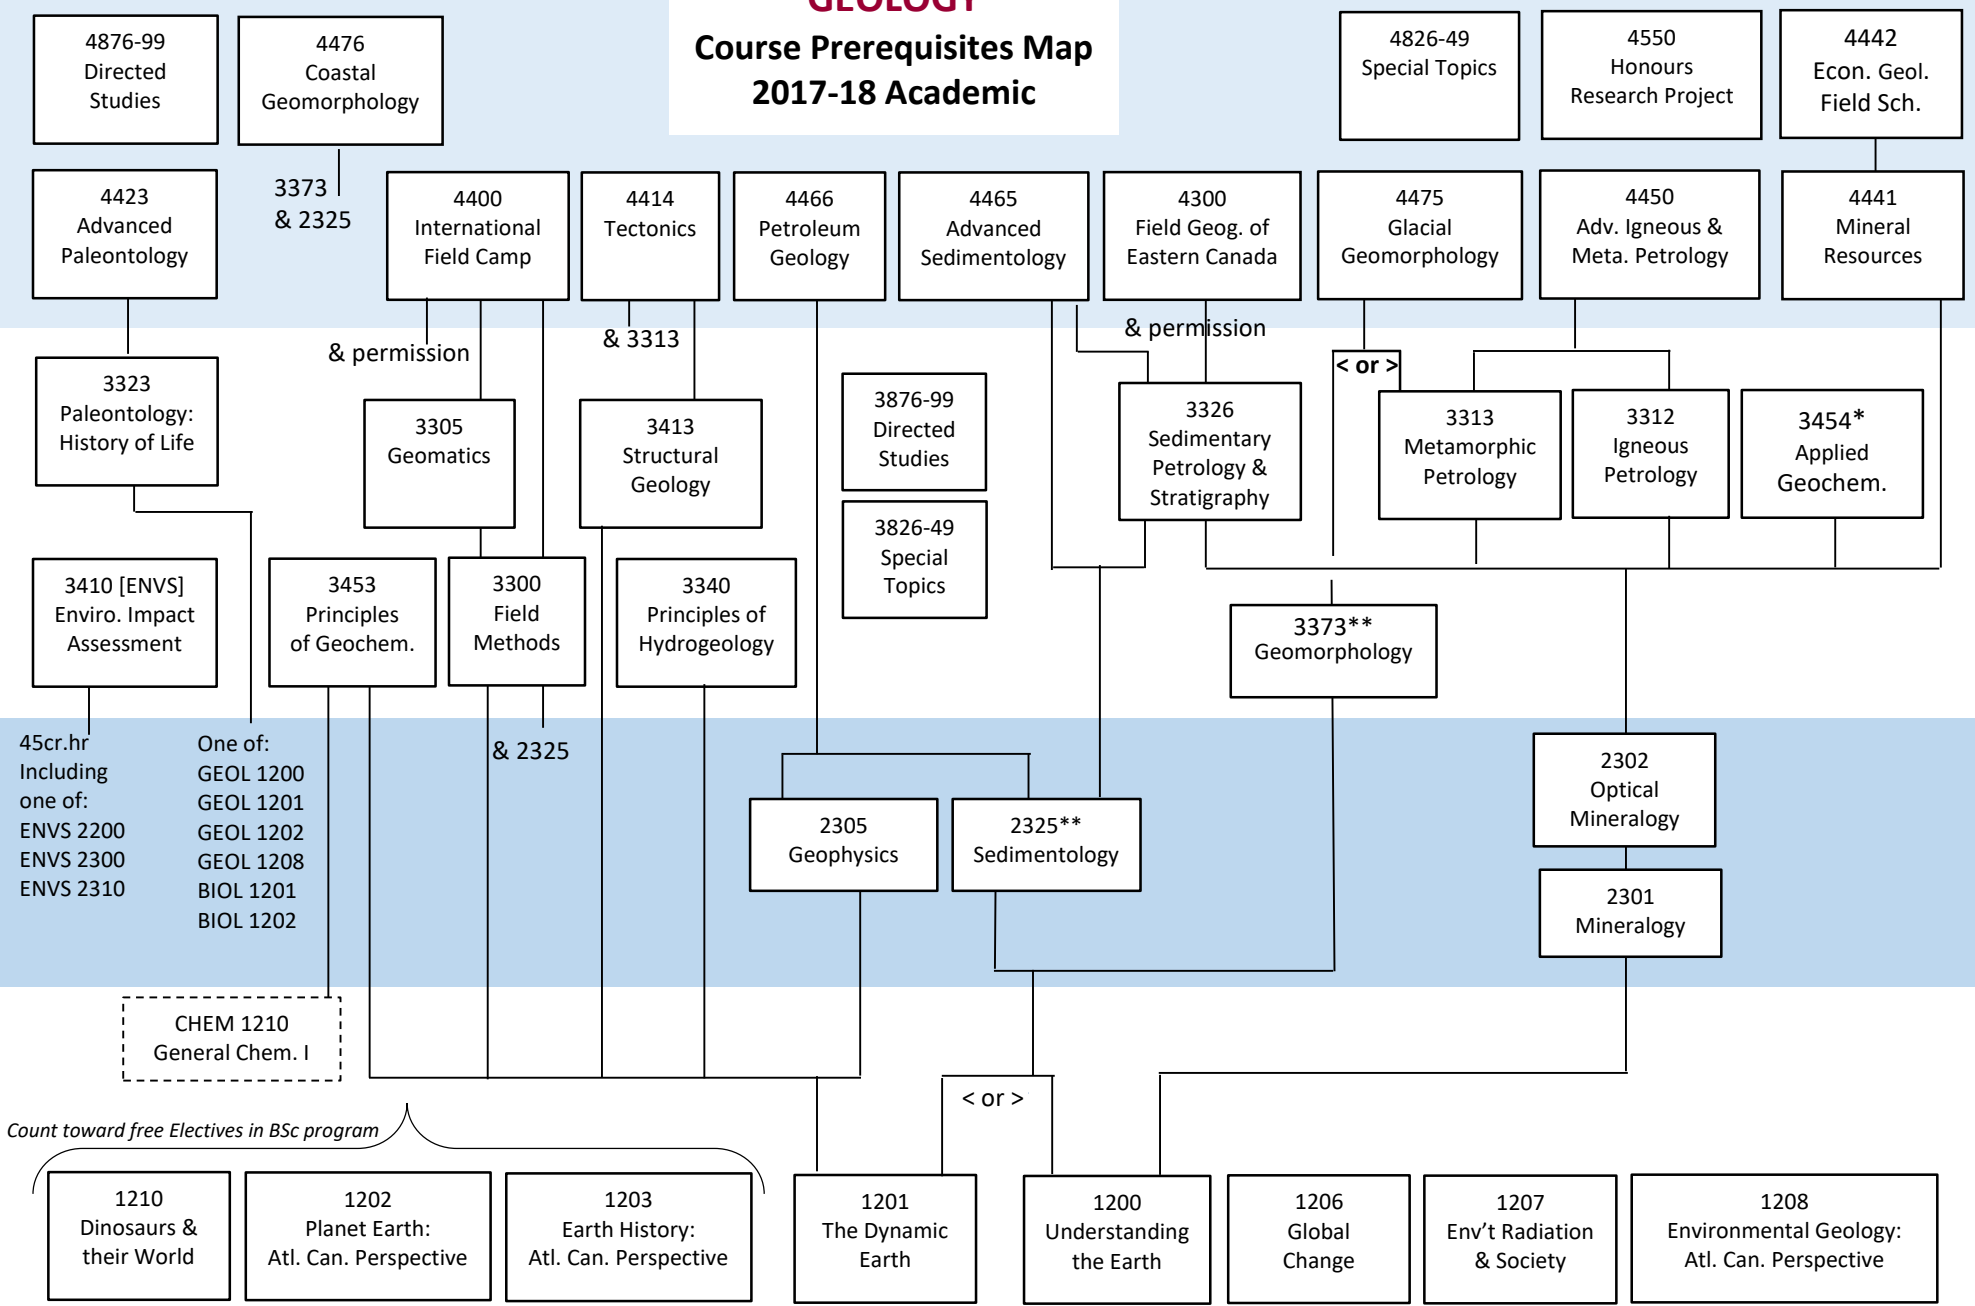

# GEOLOGY

## Course Prerequisites Map 2017-18 Academic

FACULTY OF SCIENCE

The Academic Calendar is the official source of program information.

**Notes:**  
 \* 2302 may be taken concurrently  
 \*\* GEOL 1201 can be substituted with GEOG 1200