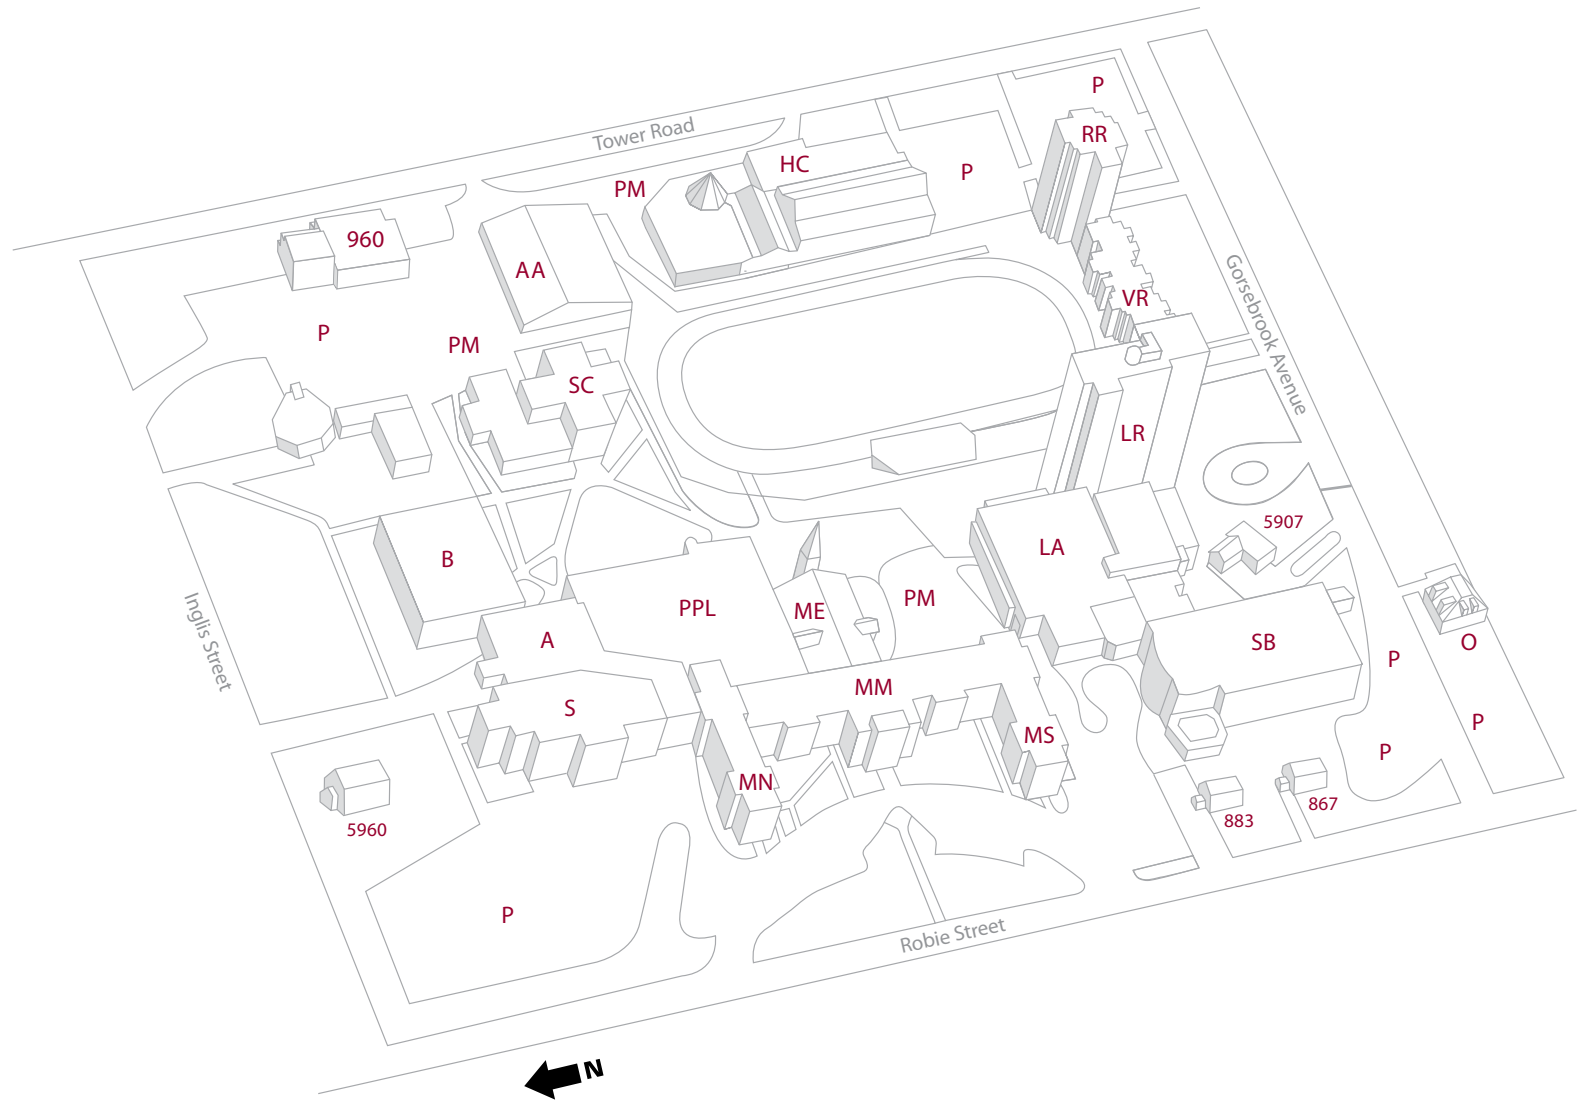

## CAMPUS MAP

<b>A</b>	Atrium	<b>ME</b>	McNally East	<b>PPL</b>	Patrick Power Library	<b>883</b>	883 Robie St
<b>AA</b>	Alumni Arena	<b>MM</b>	McNally Main	<b>RR</b>	Rice Residence	<b>867</b>	867 Robie St
<b>B</b>	Burke Building	<b>MN</b>	McNally North	<b>S</b>	Science Building	<b>960</b>	TESL / BDC
<b>HC</b>	Homburg Centre for Health and Wellness	<b>MS</b>	McNally South	<b>SB</b>	Sobey Building	<b>5907</b>	5907 Gorsebrook Ave
<b>LA</b>	Loyola Academic Complex	<b>O</b>	The Oaks	<b>SC</b>	O'Donnell Hennessey Student Centre	<b>5960</b>	Gorsebrook Research Institute
<b>LR</b>	Loyola Residence	<b>P</b>	Parking	<b>VR</b>	Vanier Residence		
		<b>PM</b>	Parking Meters				