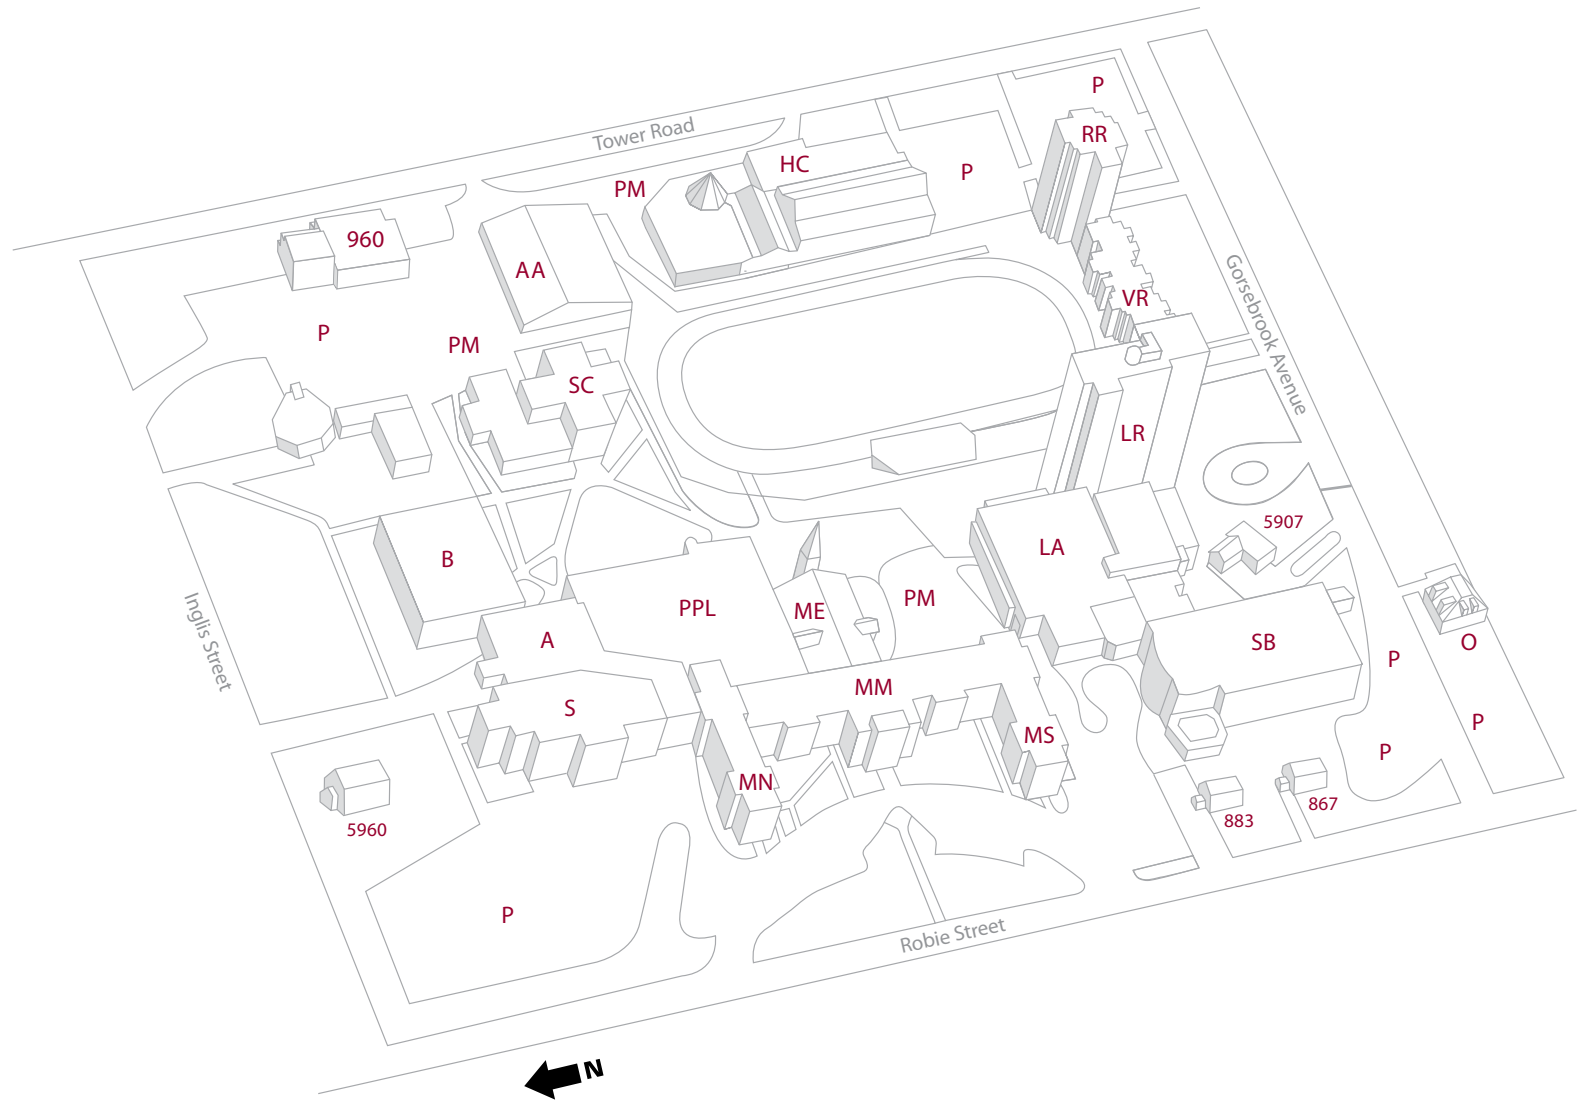

One University. One World. Yours.

CAMPUS MAP

A	Atrium	ME	McNally East	PPL	Patrick Power Library	883	883 Robie St
AA	Alumni Arena	MM	McNally Main	RR	Rice Residence	867	867 Robie St
B	Burke Building	MN	McNally North	S	Science Building	960	TESL / BDC
HC	Homburg Centre for Health and Wellness	MS	McNally South	SB	Sobey Building	5907	5907 Gorsebrook Ave
LA	Loyola Academic Complex	O	The Oaks	SC	O'Donnell Hennessey Student Centre	5960	Gorsebrook Research Institute
LR	Loyola Residence	P	Parking	VR	Vanier Residence		
		PM	Parking Meters